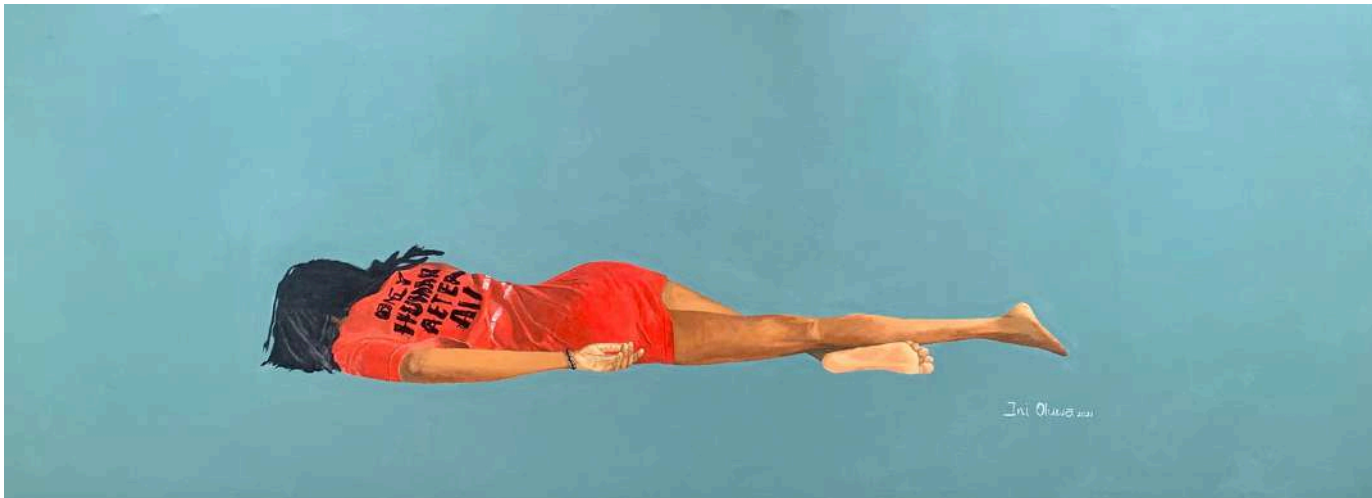

AVAILABLE

A FORGOTTEN DREAM

Acrylic on canvas
24 X 36 inches
2021

AVAILABLE

THE HEART IS A
LONELY HUNTER

Acrylic on canvas
48 X 84 inches
2023

AVAILABLE

A PLACE
RESERVED IN
HEAVEN