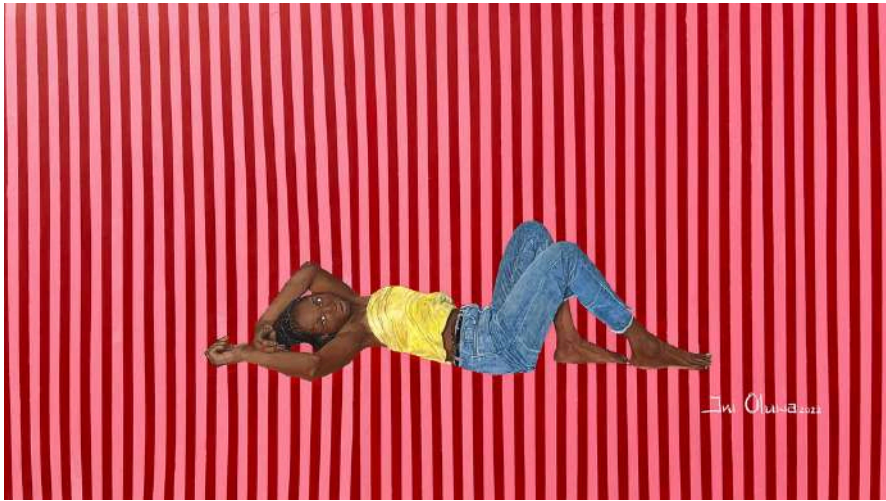

THE HEART IS A
LONELY HUNTER

Acrylic on canvas
48 X 84 inches
2023

AVAILABLE